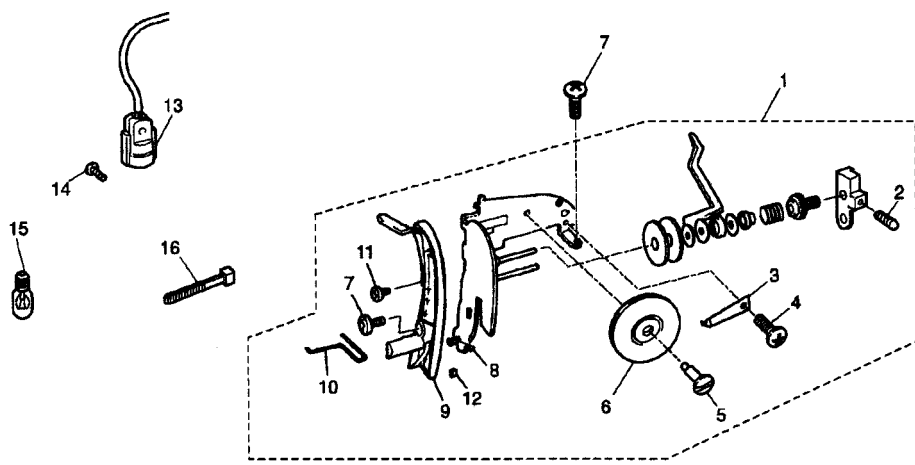

(5) LAMP, THREAD GUIDE AND MOTOR UNIT

No.	CODE	PARTS NAME	REMARKS	No.	CODE	PARTS NAME	REMARKS
1	X59981152	Thread guide ASSY		28	XA5469051	Foot controller complete(Taiwan)	
2	012400432	Set screw, Socket(FT)M4×4			XA6428051	Foot controller complete(China)	
3	X56839051	Notched spring					
4	062300416	Screw, Pan M3×4					
5	X59984051	Tension dial shaft					
6	X59985152	Tension dial					
7	060400816	Screw, Bind M4×8					
8	X52646051	Thread take-up spring					
9	X59986051	Thread guard cover					
10	X59987050	Thread guard wire					
11	060300516	Screw, Bind M3×5					
12	X52485050	Spring stopper					
13	XA1256151	Lamp socket ASSY(100V-120V)					
	XA1470051	Lamp socket ASSY(220V-240V)					
14	X57984051	Taptite, Bind S M3×20 (100V-120V)					
	XA1623051	Taptite, Bind S M3×10 (220V-240V)					
15	X53061050	Sew-light bulb(120V)					
	205336050	Sew-light bulb(220V-240V)					
16	X53169050	Band					
17	X57064051	Belt					
18	XA3004051	Screw, Pan (S/P washer) M5×12					
19	X59176051	3P socket body					
20	X59177051	3P socket cover					
21	021400205	Nut					
22	052403006	Screw, Pan (S/P washer) M4×30					
23	214808050	Connector					
24	X59178051	PW switch ASSY(100V-120V)					
	X59337051	PW switch ASSY(220V-240V)					
25	X57554051	PW switch key-top					
26	X53169050	Band					
27	XA2967051	Motor complete(120V)					
	XA1618051	Motor complete(240V)					
	XA1656051	Motor complete(220V)					
	XA1495051	Motor complete(230V)					
	XA2429051	Motor complete(220V,Korea)					
	XA5430051	Motor complete(110V)					
28	J00360051	Foot controller complete (U.S.A., Canada)					
	XA6404051	Foot controller complete(Australia)					
	XA6400051	Foot controller complete(Europe)					
	XA6402051	Foot controller complete(England)					
	XA6416051	Foot controller complete(Korea)