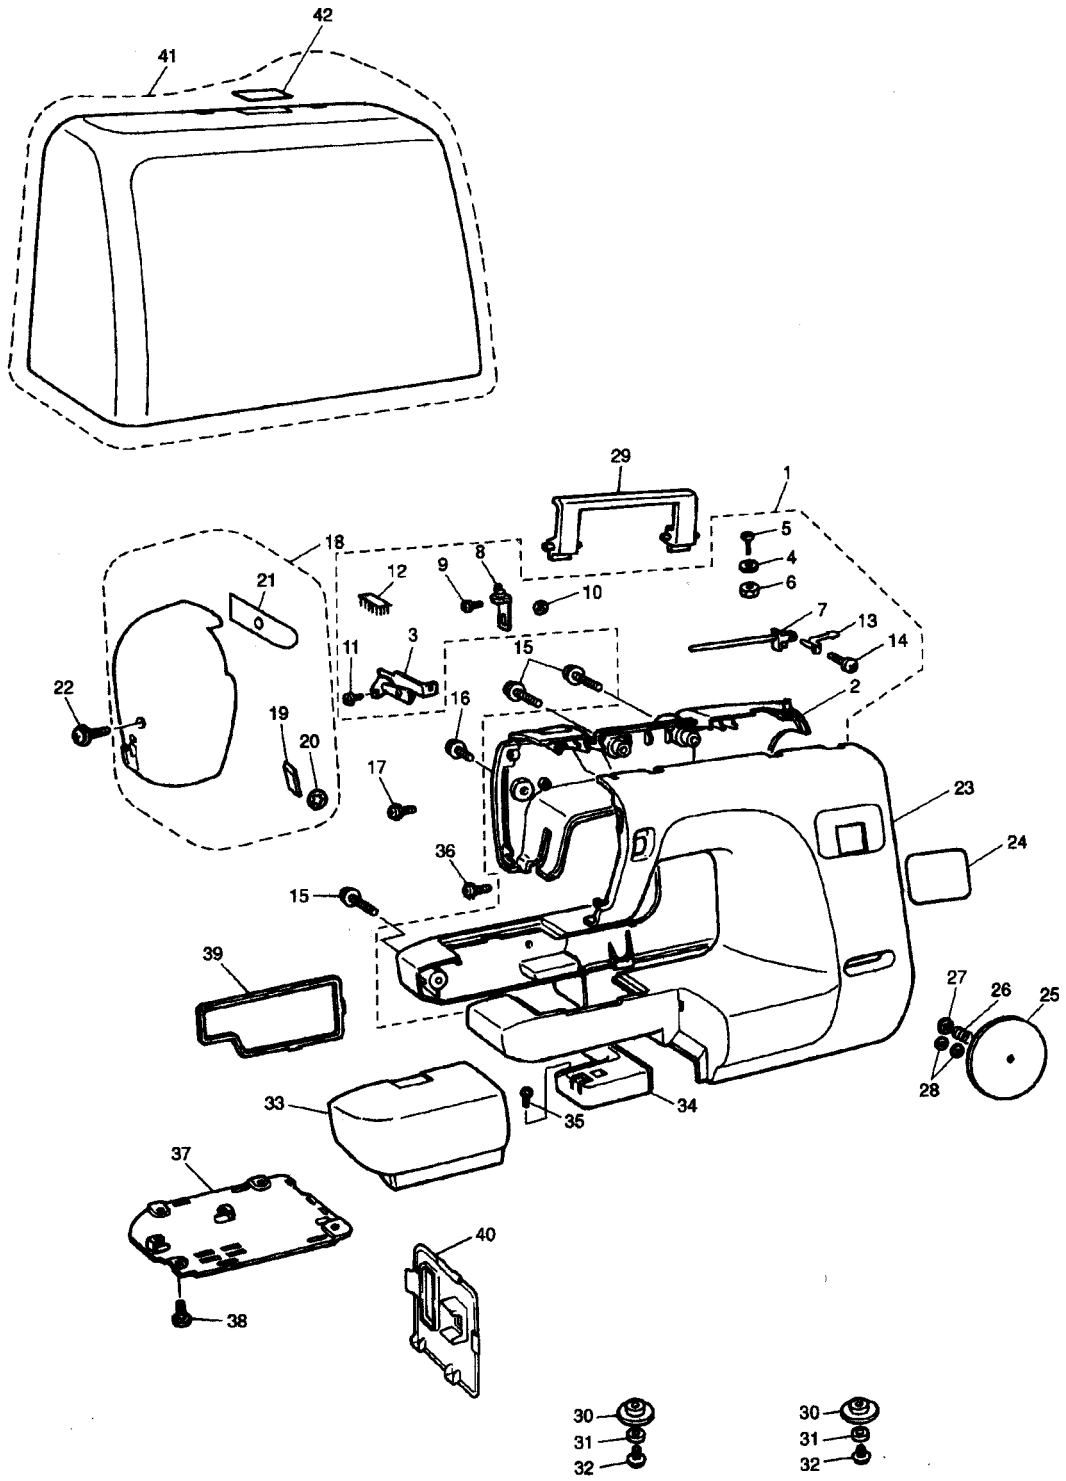

(2) UPPER SHAFT AND NEEDLE BAR

No.	CODE	PARTS NAME	REMARKS	No.	CODE	PARTS NAME	REMARKS
1	XA7231151	Upper shaft ASSY		43	060260316	Screw, Bind M2.6x3	
2	X57370051	Pulley		44	X80321051	Thread cutter	
3	X54013051	Set screw, Socket(FT)SM6.35		45	X56828151	Needle plate cover	
4	X57907051	Bushing presser		46	X50487051	Screw M4	
5	X57908051	Taptite, Bind S M4x10		47	XA0332151	Needle plate ASSY	
6	XA6452151	Belt		48	XA0333051	Needle plate	
7	XA0523051	Tension pulley ASSY		49	X55860451	Inner rotary hook presser	
8	XA3004051	Screw, Pan(S/P washer)M5x12		50	061300416	Screw M3	
9	X59955151	Needle bar supporter ASSY		51	X50657051	Sticker	
	X59890251	Needle bar supporter ASSY (Needle threader type)		52	137727051	Slide plate	
10	X57984051	Taptite, Bind S M3x20		53	XA1243051	Face plate positioning plate ASSY	
11	X59980051	Needle bar supporter stud		54	X58475051	BH lever ASSY	
12	012400432	Set screw, Socket (FT) M4x4		55	048030346	Retaining ring E3	
13	X59893051	Needle bar		56	XZ0028051	BH lever spring	
14	X50109150	Needle bar thread guide		57	060300616	Screw, Bind M3x6	
15	X53053052	Screw SM2.38		58	021300108	Nut, 1 M3	
16	125161180	Needle guide plate		59	X57908051	Taptite, Bind S M4x10	
17	129627051	Needle clamp		60	X52651151	Thread take-up lever ASSY	
18	131226051	Needle clamp screw		61	X52640151	Thread take-up lever stud	
19	X52882150	Thread positioner		62	048050346	Retaining ring E5	
20	014400432	Set screw, Socket(CP)M4x4		63	X51879151	Shaft presser	
21	X52650151	Needle bar crank rod ASSY		64	062400816	Screw, Pan M4x8	
22	014680432	Set screw, Socket(CP)SM4.37		65	X54301052	Presser bar	
23	100507050	Metal plate		66	X57914151	Presser bar spring	
24	X50476051	Spring extension		67	X57915051	Presser bar guide bracket	
25	X55904051	Needle bar crank		68	X52760051	Set screw, Pan M6x12	
26	132051052	Screw 3.57L		69	X51943151	Presser foot lifter	
27	X54817102	Hook ASSY		70	X51944051	Presser foot lifter stud	
28	X51926051	Stud shaft		71	062401216	Screw, Pan M4x12	
29	048025346	Retaining ring E2.5		72	X52653151	Tension release plate C	
30	X51927050	Needle bar supporter arm		73	120454051	Retaining ring CSTW-3	
31	014400432	Set screw, Socket(CP)M4x4		74	X51946051	Spring extension	
32	X59952051	Spring extension		75	120454051	Retaining ring CSTW-3	
33	X56851051	Nut		76	138134051	Presser foot holder ASSY	
34	014401032	Set screw, Socket(CP)M4x10		77	X51953051	Zigzag presser foot	
35	X59896051	Needle plate ASSY		78	132730151	Screw	
36	X59897051	Needle plate					
37	X57415251	Inner rotary hook presser					
38	X56026051	Sliding button					
39	X57416051	Sliding button supporting plate					
40	060260316	Screw, Bind M2.6x3					
41	X57826051	Thread cutter cover ASSY					
42	X56029050	Spring