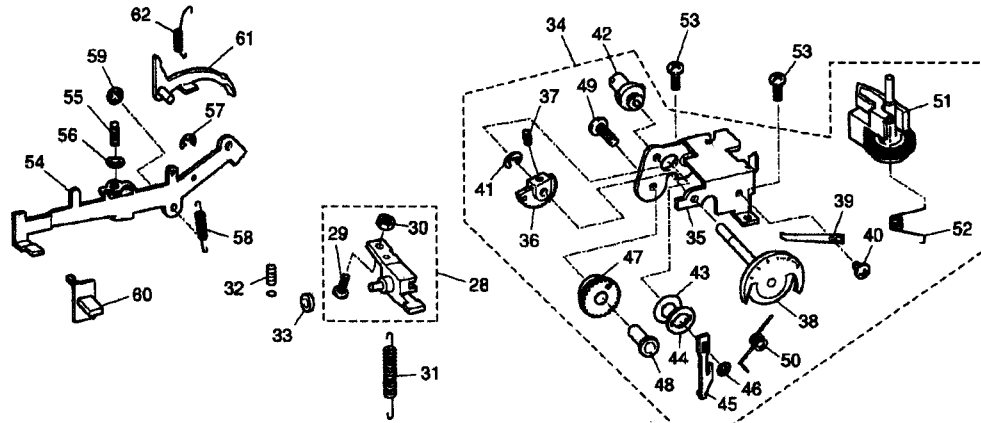

(4) BH MECHANISM AND ZIGZAG MECHANISM

No.	CODE	PARTS NAME	REMARKS
1	XA0525051	Zigzag dial	
2	120454051	Retaining ring CSTW-3	
3	XA1139051	Zigzag gear lever	
4	X59730051	Collar	
5	060400616	Screw, Bind M4x6	
6	XA1140151	Zigzag link	
7	X59741051	Spring extension	
8	XA1141051	Zigzag connecting rod ASSY	
9	X59735051	Zigzag connecting rod roller	
10	048020346	Retaining ring E2	
11	X50559050	Adjusting nut	
12	062301006	Screw, Pan M3x10	
13	X52005151	Spring extension	
14	X59959051	BH stopper ASSY	
15	X52176051	BH adjusting plate	
16	130833051	Adjusting nut	
17	062670812	Screw, Pan M3.57x8	
18	X52030251	Adjusting screw	
19	102571056	Nut	
20	X57908051	Taplite, Bind S M4x10	
21	X52027051	BH change arm	
22	060400816	Screw, Bind M4x8	
23	X59963051	BH change shaft	
24	XZ0023051	BH notched spring	
25	XA0345051	Selecting unit ASSY(B348)	
	XA0346051	Selecting unit ASSY(B347)	
26	X59154051	Selecting dial	
27	052401406	Screw, Pan (S/P washer) M4x14	
28	X56886051	Spring extension	
29	X56887051	Spring extension	
30	X59741051	Spring extension	
31	XA1173051	Spring extension	
32	X57908051	Taplite, Bind S M4x10