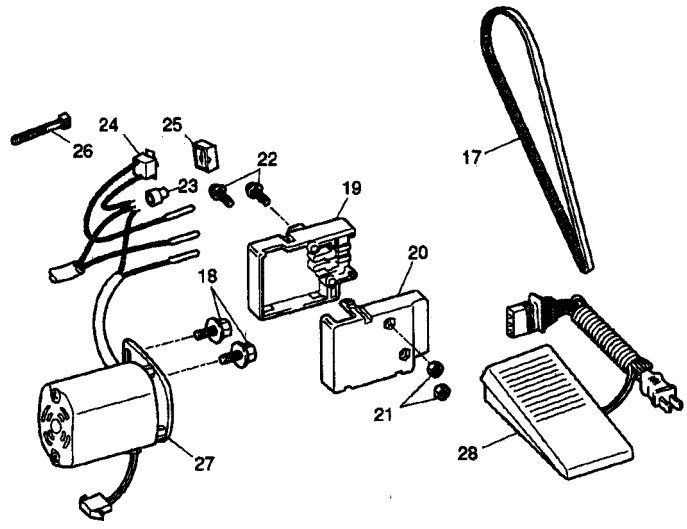

(5) LAMP, THREAD GUIDE AND MOTOR UNIT

No.	CODE	PARTS NAME	REMARKS	No.	CODE	PARTS NAME	REMARKS
1	X59981152	Thread guide ASSY		28	XA5469051	Foot controller complete(Taiwan)	
2	012400432	Set screw, Socket(FT)M4×4			XA6428051	Foot controller complete(China)	
3	X56839051	Notched spring					
4	062300416	Screw, Pan M3×4					
5	X59984051	Tension dial shaft					
6	X59985152	Tension dial					
7	060400816	Screw, Bind M4×8					
8	X52646051	Thread take-up spring					
9	X59986051	Thread guard cover					
10	X59987050	Thread guard wire					
11	060300516	Screw, Bind M3×5					
12	X52485050	Spring stopper					
13	XA1256151	Lamp socket ASSY(100V-120V)					
	XA1470051	Lamp socket ASSY(220V-240V)					
14	X57984051	Taptite, Bind S M3×20 (100V-120V)					
	XA1623051	Taptite, Bind S M3×10 (220V-240V)					
15	X53061050	Sew-light bulb(120V)					
	205336050	Sew-light bulb(220V-240V)					
16	X53169050	Band					
17	X57064051	Belt					
18	XA3004051	Screw, Pan (S/P washer) M5×12					
19	X59176051	3P socket body					
20	X59177051	3P socket cover					
21	021400205	Nut					
22	052403006	Screw, Pan (S/P washer) M4×30					
23	214808050	Connector					
24	X59178051	PW switch ASSY(100V-120V)					
	X59337051	PW switch ASSY(220V-240V)					
25	X57554051	PW switch key-top					
26	X53169050	Band					
27	XA2967051	Motor complete(120V)					
	XA1618051	Motor complete(240V)					
	XA1656051	Motor complete(220V)					
	XA1495051	Motor complete(230V)					
	XA2429051	Motor complete(220V,Korea)					
	XA5430051	Motor complete(110V)					
28	J00360051	Foot controller complete (U.S.A., Canada)					
	XA6404051	Foot controller complete(Australia)					
	XA6400051	Foot controller complete(Europe)					
	XA6402051	Foot controller complete(England)					
	XA6416051	Foot controller complete(Korea)