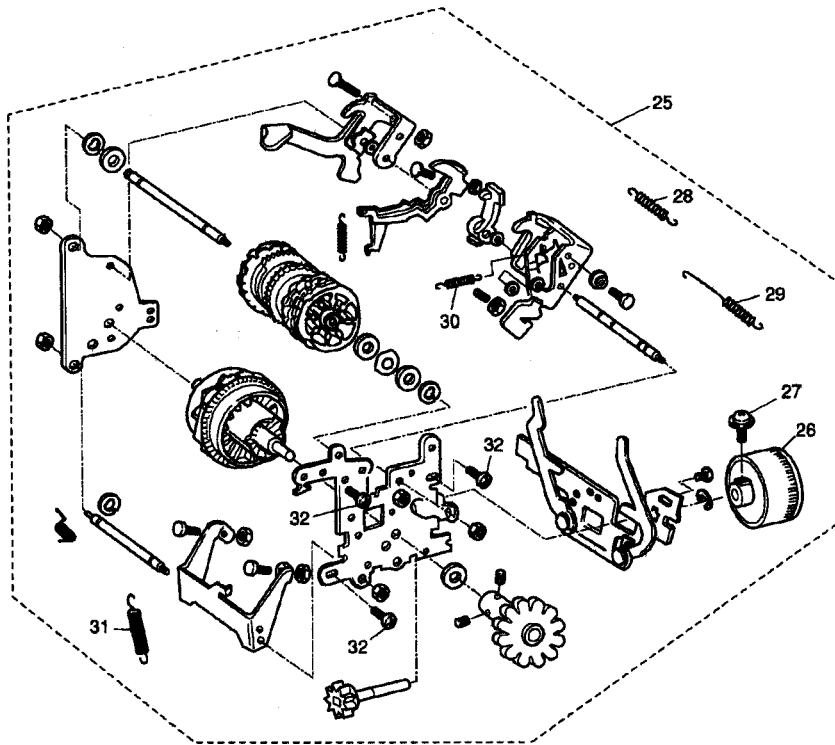

(5) LAMP, THREAD GUIDE AND MOTOR UNIT

No.	CODE	PARTS NAME	REMARKS	No.	CODE	PARTS NAME	REMARKS
1	X59981152	Thread guide ASSY		28	XA5469051	Foot controller complete(Taiwan)	
2	012400432	Set screw, Socket(FT)M4×4			XA6428051	Foot controller complete(China)	
3	X56839051	Notched spring					
4	062300416	Screw, Pan M3×4					
5	X59984051	Tension dial shaft					
6	X59985152	Tension dial					
7	060400816	Screw, Bind M4×8					
8	X52646051	Thread take-up spring					
9	X59986051	Thread guard cover					
10	X59987050	Thread guard wire					
11	060300516	Screw, Bind M3×5					
12	X52485050	Spring stopper					
13	XA1256151	Lamp socket ASSY(100V-120V)					
	XA1470051	Lamp socket ASSY(220V-240V)					
14	X57984051	Taptite, Bind S M3×20 (100V-120V)					
	XA1623051	Taptite, Bind S M3×10 (220V-240V)					
15	X53061050	Sew-light bulb(120V)					
	205336050	Sew-light bulb(220V-240V)					
16	X53169050	Band					
17	X57064051	Belt					
18	XA3004051	Screw, Pan (S/P washer) M5×12					
19	X59176051	3P socket body					
20	X59177051	3P socket cover					
21	021400205	Nut					
22	052403006	Screw, Pan (S/P washer) M4×30					
23	214808050	Connector					
24	X59178051	PW switch ASSY(100V-120V)					
	X59337051	PW switch ASSY(220V-240V)					
25	X57554051	PW switch key-top					
26	X53169050	Band					
27	XA2967051	Motor complete(120V)					
	XA1618051	Motor complete(240V)					
	XA1656051	Motor complete(220V)					
	XA1495051	Motor complete(230V)					
	XA2429051	Motor complete(220V,Korea)					
	XA5430051	Motor complete(110V)					
28	J00360051	Foot controller complete (U.S.A., Canada)					
	XA6404051	Foot controller complete(Australia)					
	XA6400051	Foot controller complete(Europe)					
	XA6402051	Foot controller complete(England)					
	XA6416051	Foot controller complete(Korea)