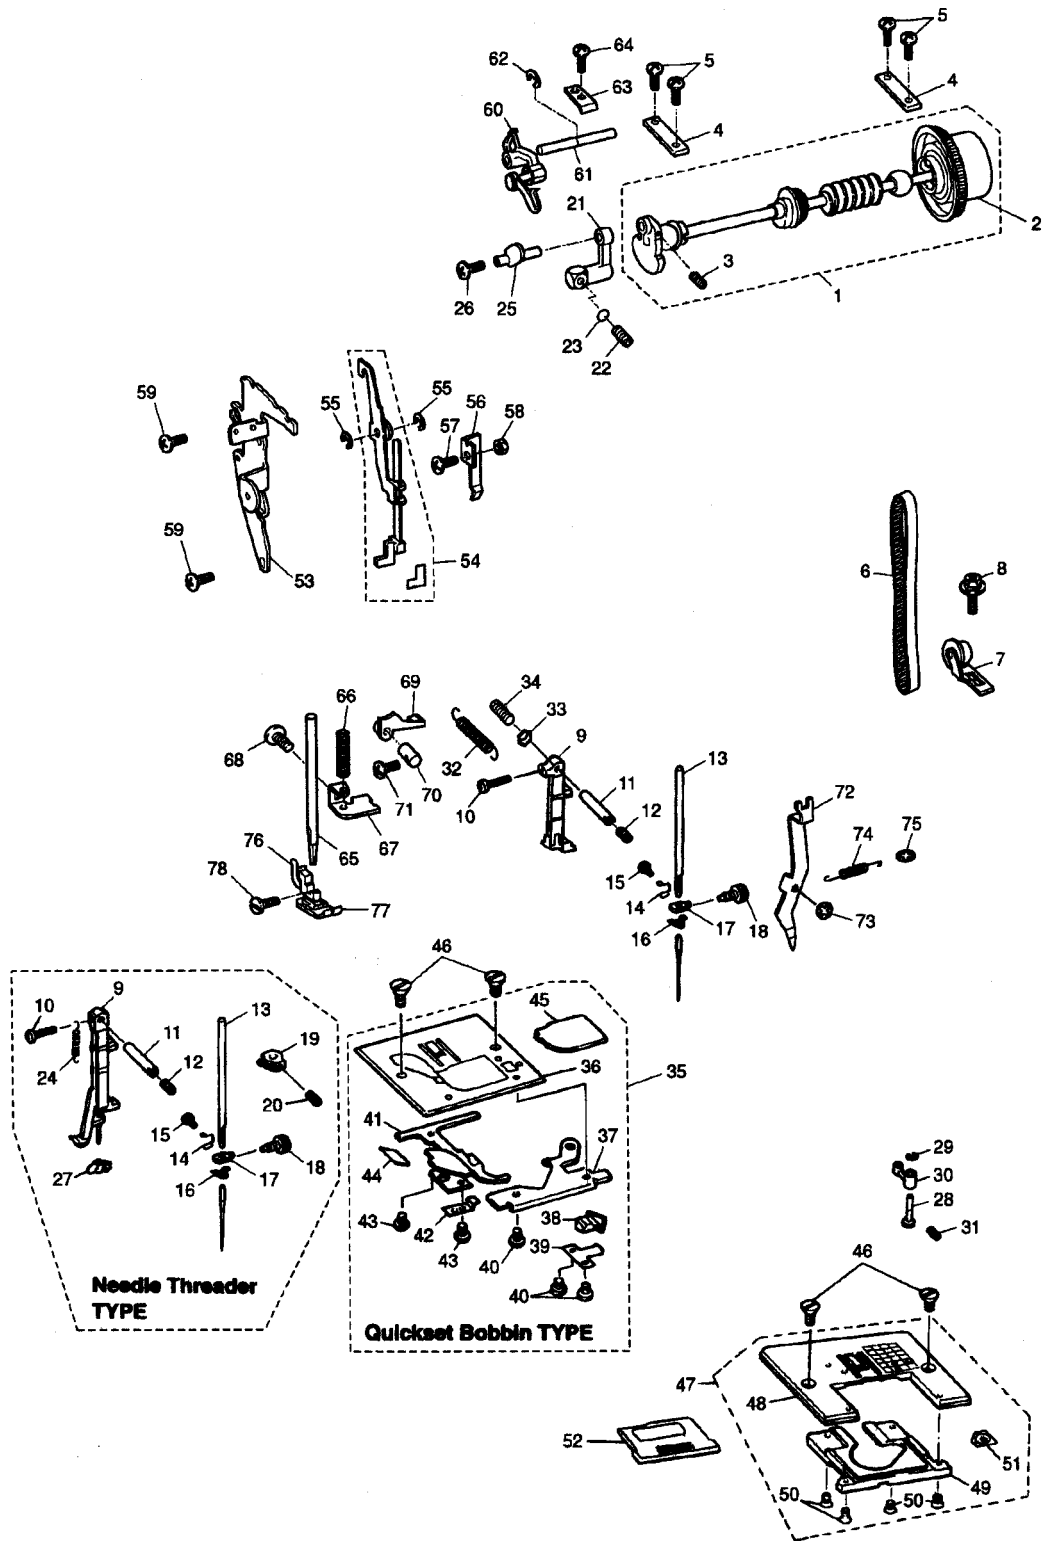

(3) FEED MECHANISM AND ROTARY HOOK

No.	CODE	PARTS NAME	REMARKS	No.	CODE	PARTS NAME	REMARKS
1	X59900151	Feed connecting rod		45	X59930051	BH adjusting lever	
2	X59905051	Spring extension		46	138334051	Retaining ring CSTW-2	
3	X59907050	Horizontal feed shaft		47	X59931050	Feed gear B	
4	X57362051	Horizontal feed arm		48	X59932050	Feed gear shaft	
5	014400432	Set screw, Socket(CP)M4×4		49	060401416	Screw, Bind M4×14	
6	X59255051	Screw, Bolt M4×14		50	X59933051	Spring torsion	
7	048050346	Retaining ring E5		51	X59934051	Bobbin winder ASSY	
8	X59911051	Horizontal feed plate		52	X59939051	Spring torsion	
9	060400816	Screw, Bind M4×8		53	X57908051	Taptite, Bind S M4×10	
10	X59913051	Feed bar ASSY		54	XA0624051	Reverse sewing lever A ASSY	
11	X59916051	Vertical feed finger		55	X57950051	Set screw, Socket(FT)M4×25	
12	012400432	Set screw, Socket(FT)M4×4		56	X56851051	Nut	
13	X55713051	Feed dog		57	048030346	Retaining ring E3	
14	060300516	Screw, Pan M3×5		58	XA1110051	Spring extension	
15	X59918051	Feed bar shaft		59	120454051	Retaining ring CSTW-3	
16	048025346	Retaining ring E2.5		60	X59941051	Reverse sewing button	
17	014400432	Set screw, Socket(CP)M4×4		61	X59942051	Reverse sewing lever B ASSY	
18	X54390051	Taper point stud R		62	X59945051	Spring extension	
19	X57913051	Taptite, Bind S M4×16		63	XA7234051	Lower shaft ASSY	
20	X54391150	Taper point stud L		64	X52664050	Lower shaft bushing	
21	062400416	Screw, Pan M4×4		65	X51383050	Washer	
22	137734051	Presser plate		66	048060346	Retaining ring E6	
23	X57908051	Taptite, Bind S M4×16		67	XA1138051	Spring	
24	X56613051	Spring compression		68	X52752051	Lower shaft gear ASSY	
25	X54393151	Spring extension		69	014400432	Set screw, Socket(CP)M4×4	
26	X57345051	Horizontal feed arm stud		70	048060346	Retaining ring E6	
27	XA0030051	Slide block		71	137768151	Set collar	
28	XA0029051	Feed regulator ASSY		72	014400432	Set screw, Socket(CP)M4×4	
29	X59200051	Screw		73	X57943051	Bushing presser	
30	X56960051	Nut, 3 M4		74	X57908051	Taptite, Bind S M4×10	
31	X59921051	Spring extension		75	XA1361051	Outer rotary hook ASSY	
32	014400632	Set screw, Socket(CP)M4×6		76	X57035351	Inner rotary hook ASSY	
33	X53330050	Washer		77	137804151	Outer rotary hook shaft	
34	X59922051	Feed bracket plate ASSY		78	X53183051	Washer	
35	X59923151	Feed bracket plate		79	X54134081	Inner rotary hook bracket	
36	X59924051	Feed dial gear A		80	060400616	Screw, Bind M4×6	
37	014400832	Set screw, Socket(CP)M4×8		81	137805051	Washer	
38	X59925051	Feed dial		82	137976051	Washer	
39	X56839051	Notched spring		83	014400632	Set screw, Socket(CP)M4×6	
40	060300516	Screw, Bind M3×5					
41	048040346	Retaining ring E4					
42	X59927051	BH adjusting knob					
43	X59928051	Spring washer					
44	X59929051	Washer