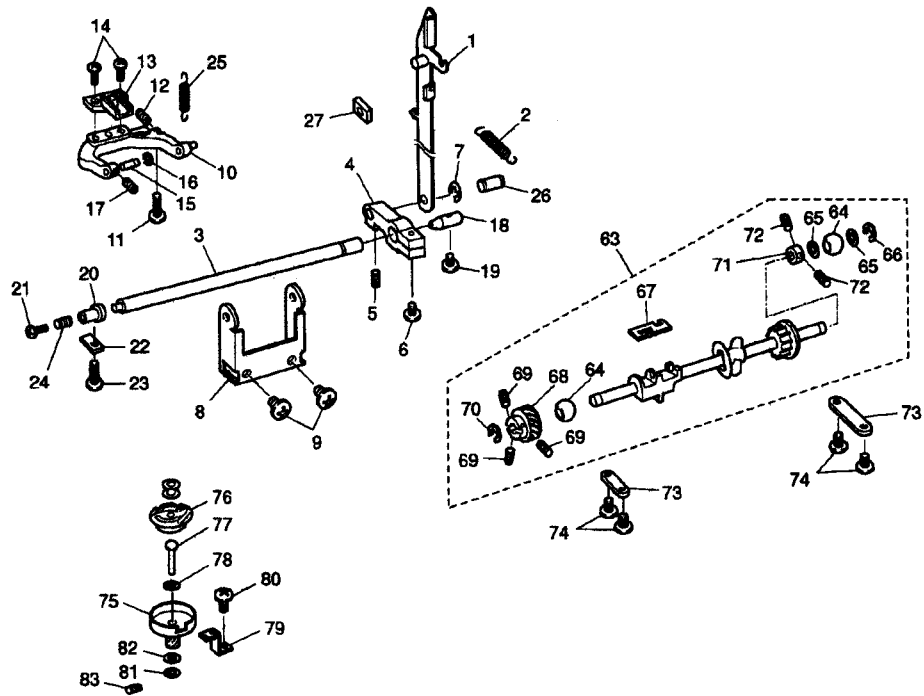

(4) BH MECHANISM AND ZIGZAG MECHANISM

No.	CODE	PARTS NAME	REMARKS
1	XA0525051	Zigzag dial	
2	120454051	Retaining ring CSTW-3	
3	XA1139051	Zigzag gear lever	
4	X59730051	Collar	
5	060400616	Screw, Bind M4x6	
6	XA1140151	Zigzag link	
7	X59741051	Spring extension	
8	XA1141051	Zigzag connecting rod ASSY	
9	X59735051	Zigzag connecting rod roller	
10	048020346	Retaining ring E2	
11	X50559050	Adjusting nut	
12	062301006	Screw, Pan M3x10	
13	X52005151	Spring extension	
14	X59959051	BH stopper ASSY	
15	X52176051	BH adjusting plate	
16	130833051	Adjusting nut	
17	062670812	Screw, Pan M3.57x8	
18	X52030251	Adjusting screw	
19	102571056	Nut	
20	X57908051	Taplite, Bind S M4x10	
21	X52027051	BH change arm	
22	060400816	Screw, Bind M4x8	
23	X59963051	BH change shaft	
24	XZ0023051	BH notched spring	
25	XA0345051	Selecting unit ASSY(B348)	
	XA0346051	Selecting unit ASSY(B347)	
26	X59154051	Selecting dial	
27	052401406	Screw, Pan (S/P washer) M4x14	
28	X56886051	Spring extension	
29	X56887051	Spring extension	
30	X59741051	Spring extension	
31	XA1173051	Spring extension	
32	X57908051	Taplite, Bind S M4x10